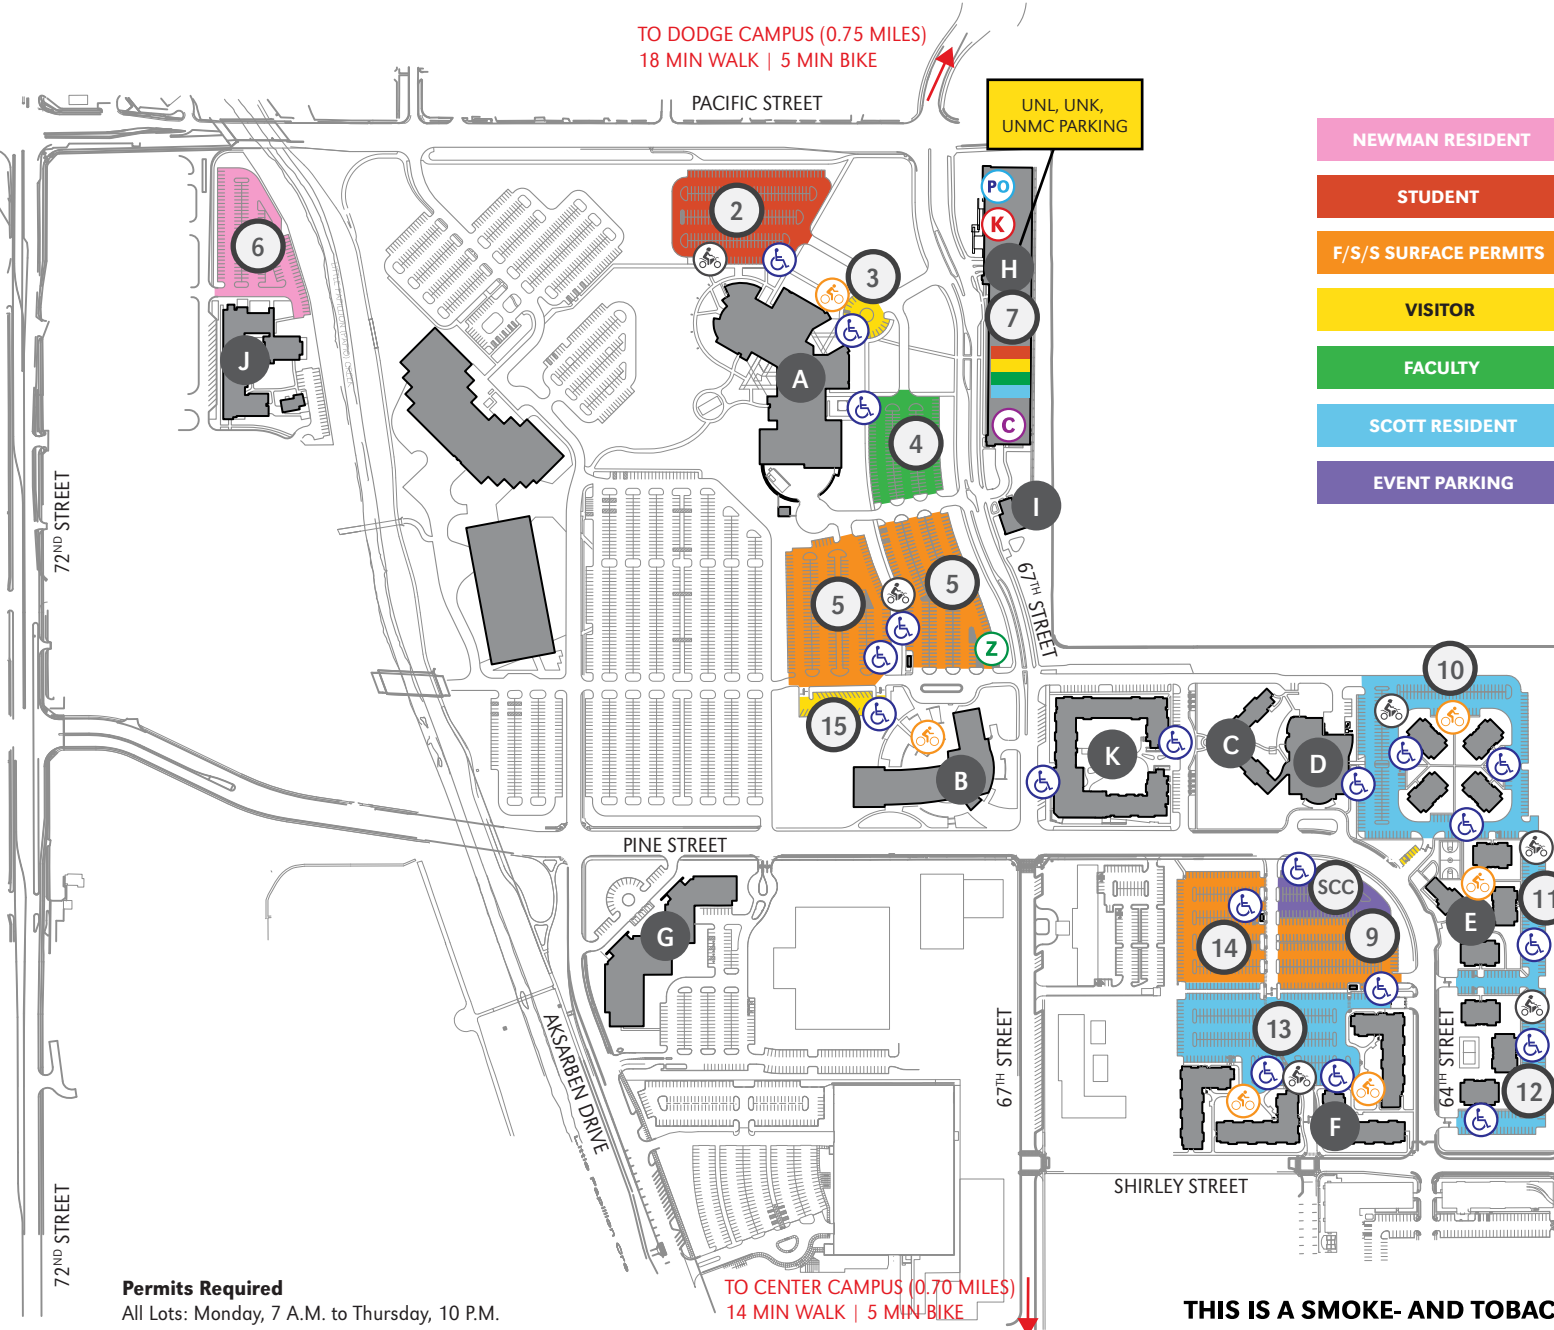

January, 2018
(402) 472-6457

Dear Workshop Participants,

Thank you for registering for our introductory HACCP course on July 9-11, 2019 in Omaha, NE.. This course will be at the Peter Kiewit Institute, 1110 S. 67th Street, Omaha, NE (SW corner of intersection at 67th & Pacific). The workshop will begin at 8 am and end approximately at 5:00 pm the first two days and 12:00 pm on the last. The noon meals will be provided on the first two days.

UNIVERSITY OF NEBRASKA AT OMAHA

SCOTT CAMPUS PARKING MAP

UPDATED 10/26/17

TO DODGE CAMPUS (0.75 MILES)
18 MIN WALK | 5 MIN BIKE

- NEWMAN RESIDENT
- STUDENT
- F/S/S SURFACE PERMITS
- VISITOR
- FACULTY
- SCOTT RESIDENT
- EVENT PARKING

- A Peter Kiewit Institute (PKI)
- B Mammel Hall (MH)
- C Scott Residence Hall (SRH)
- D Scott Conference Center (SCC)
- E Scott Village (SV)
- F Scott Court (SC)
- G Scott Technology Center (STC)
- H Pacific Street Garage (PSG)
- I Parking Services (PS)
- J Newman Center (NC)
- K Maverick Landing/Scott Crossing

- C CARPOOL
- K KIOSKS
- BICYCLE RACKS
- Z ZIPCARS
- PO PARK OMAHA
- HANDICAP PARKING
- MOTORCYCLE PARKING

Permits Required
All Lots: Monday, 7 A.M. to Thursday, 10 P.M.

THIS IS A SMOKE- AND TOBACCO-FREE CAMPUS AS OF 8/22/16